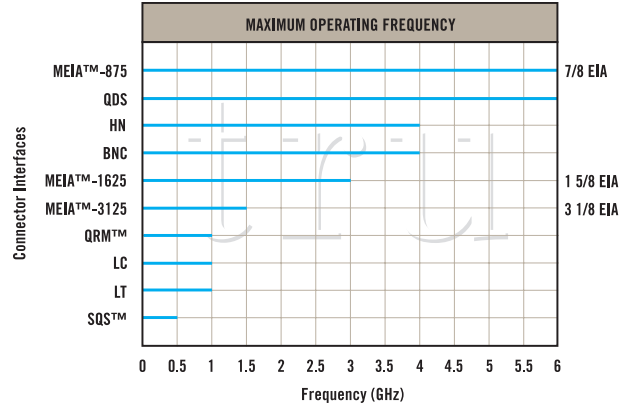

EXPERIENCE. TRU INNOVATION.

CONNECTOR PERFORMANCE GUIDE

TRU Corporation

245 Lynnfield Street, Peabody, MA 01960 1-800-COAX-TRU (1-800-262-9878) www.trucorporation.com