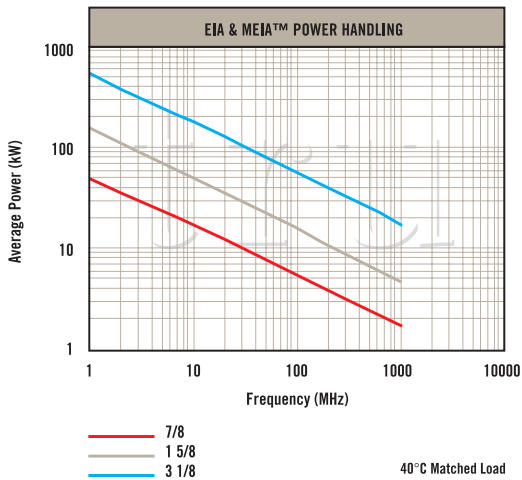

EXPERIENCE. TRU INNOVATION.

CONNECTOR PERFORMANCE GUIDE

TRU Corporation

245 Lynnfield Street, Peabody, MA 01960 1-800-COAX-TRU (1-800-262-9878) www.trucorporation.com