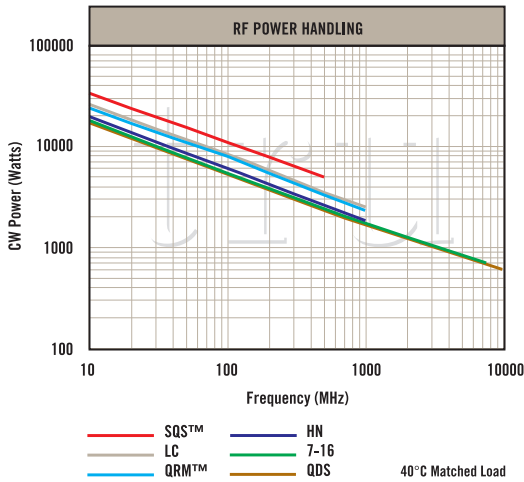

EXPERIENCE. TRU INNOVATION.

CONNECTOR PERFORMANCE GUIDE

TRU Corporation

245 Lynnfield Street, Peabody, MA 01960 1-800-COAX-TRU (1-800-262-9878) www.trucorporation.com