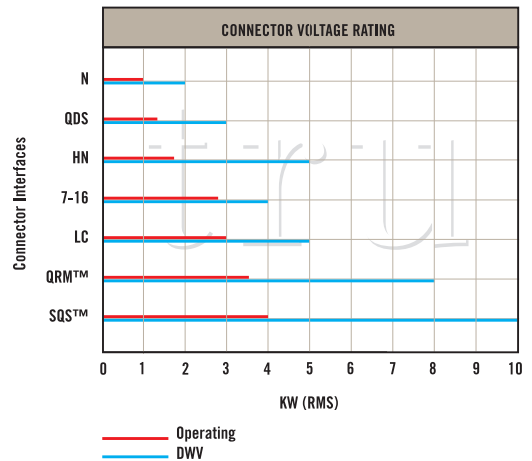

EXPERIENCE. TRU INNOVATION.

CONNECTOR PERFORMANCE GUIDE

TRU Corporation

245 Lynnfield Street, Peabody, MA 01960 1-800-COAX-TRU (1-800-262-9878) www.trucorporation.com