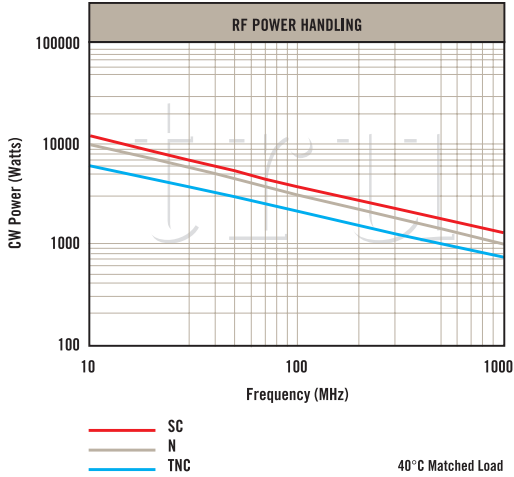

EXPERIENCE. TRU INNOVATION.

CONNECTOR PERFORMANCE GUIDE

TRU Corporation

245 Lynnfield Street, Peabody, MA 01960 1-800-COAX-TRU (1-800-262-9878) www.trucorporation.com