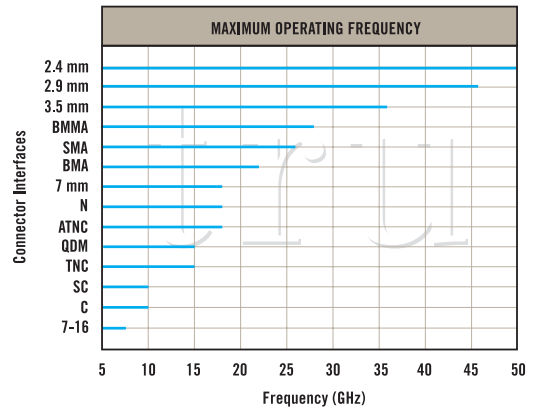

EXPERIENCE. TRU INNOVATION.

CONNECTOR PERFORMANCE GUIDE

TRU Corporation

245 Lynnfield Street, Peabody, MA 01960 1-800-COAX-TRU (1-800-262-9878) www.trucorporation.com