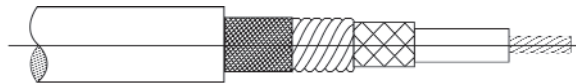

EXPERIENCE. TRU INNOVATION.

CABLE SHIELDING EFFECTIVENESS

Semi-rigid > -100dB

Triple shield (flat braid, interlayer and round braid) > -90dB

Double shield (flat and round braid) > -75dB

Double shield (2 round braid) > -60dB