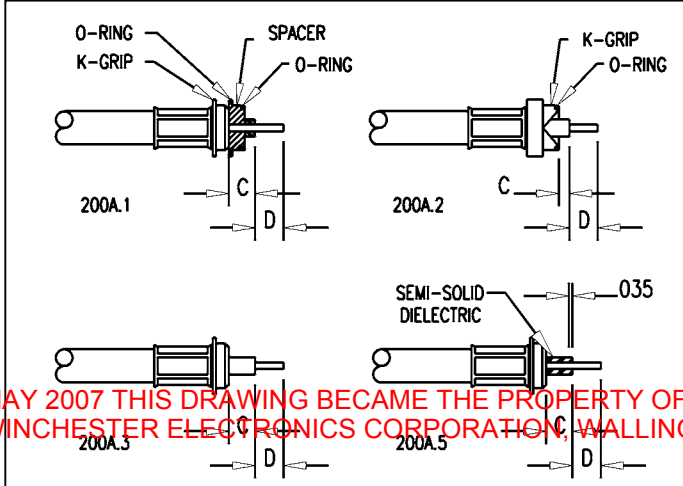

CABLING PROCEDURE CP-200A (K-GRIP)

TRIM CODE CHART				
CODE	A	B	C	D
208A	29/32	7/32	.298	7/32