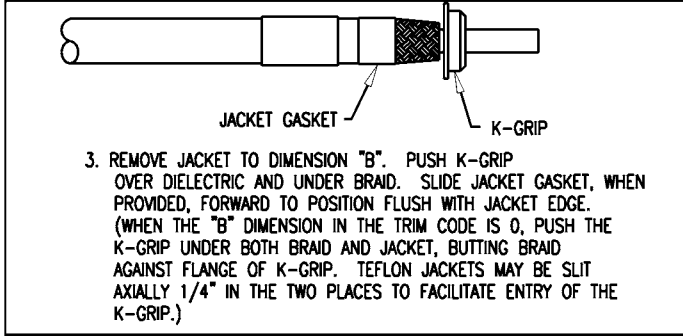

CABLING PROCEDURE CP-200A (K-GRIP)

TRIM CODE CHART				
CODE	A	B	C	D
208A	29/32	7/32	.298	7/32