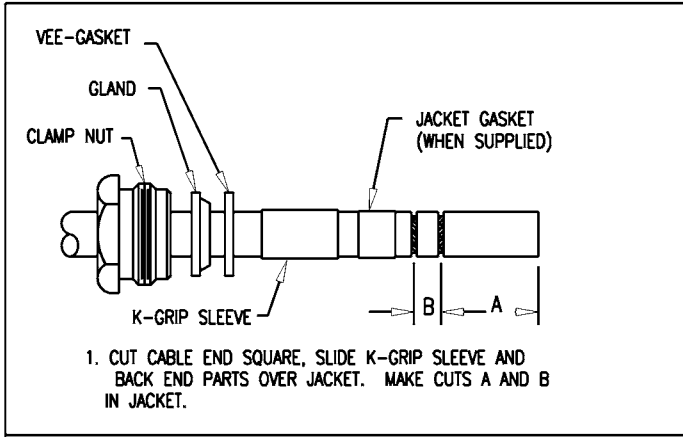

CABLING PROCEDURE CP-200A (K-GRIP)

TRIM CODE CHART				
CODE	A	B	C	D
208A	29/32	7/32	.298	7/32