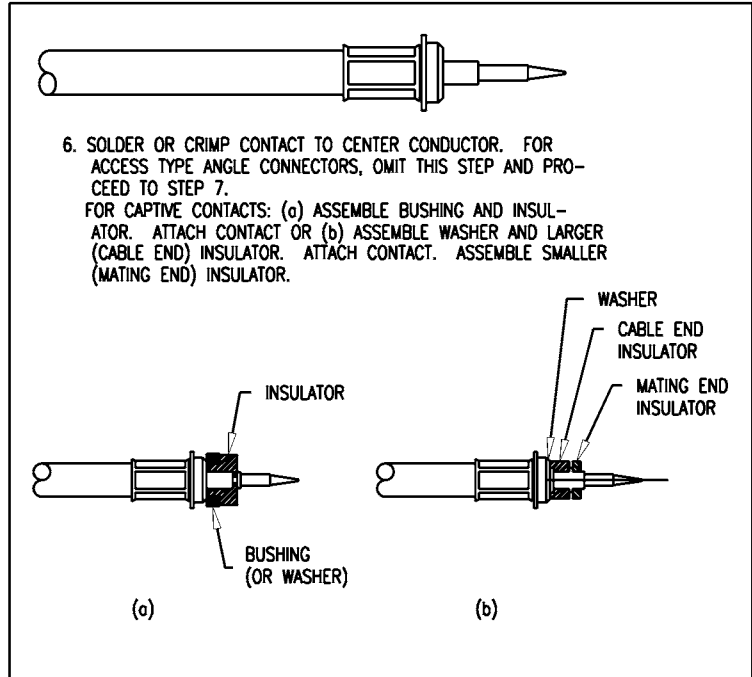

CABLING PROCEDURE CP-200A (K-GRIP)

TRIM CODE CHART				
CODE	A	B	C	D
208A	29/32	7/32	.298	7/32