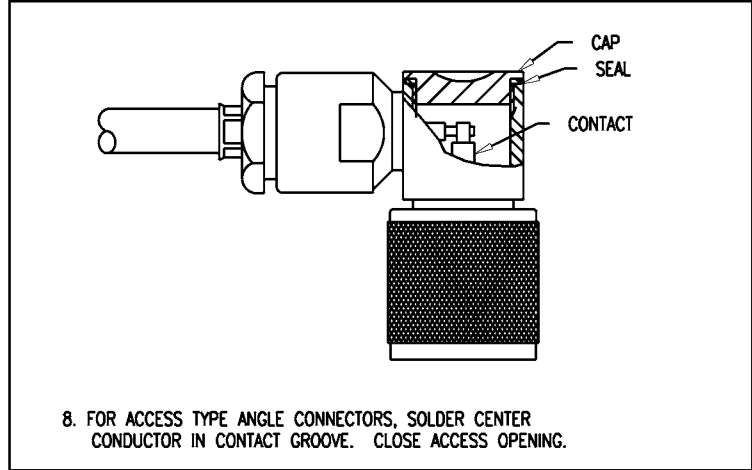

CABLING PROCEDURE CP-200A (K-GRIP)

TRIM CODE CHART				
CODE	A	B	C	D
208A	29/32	7/32	.298	7/32